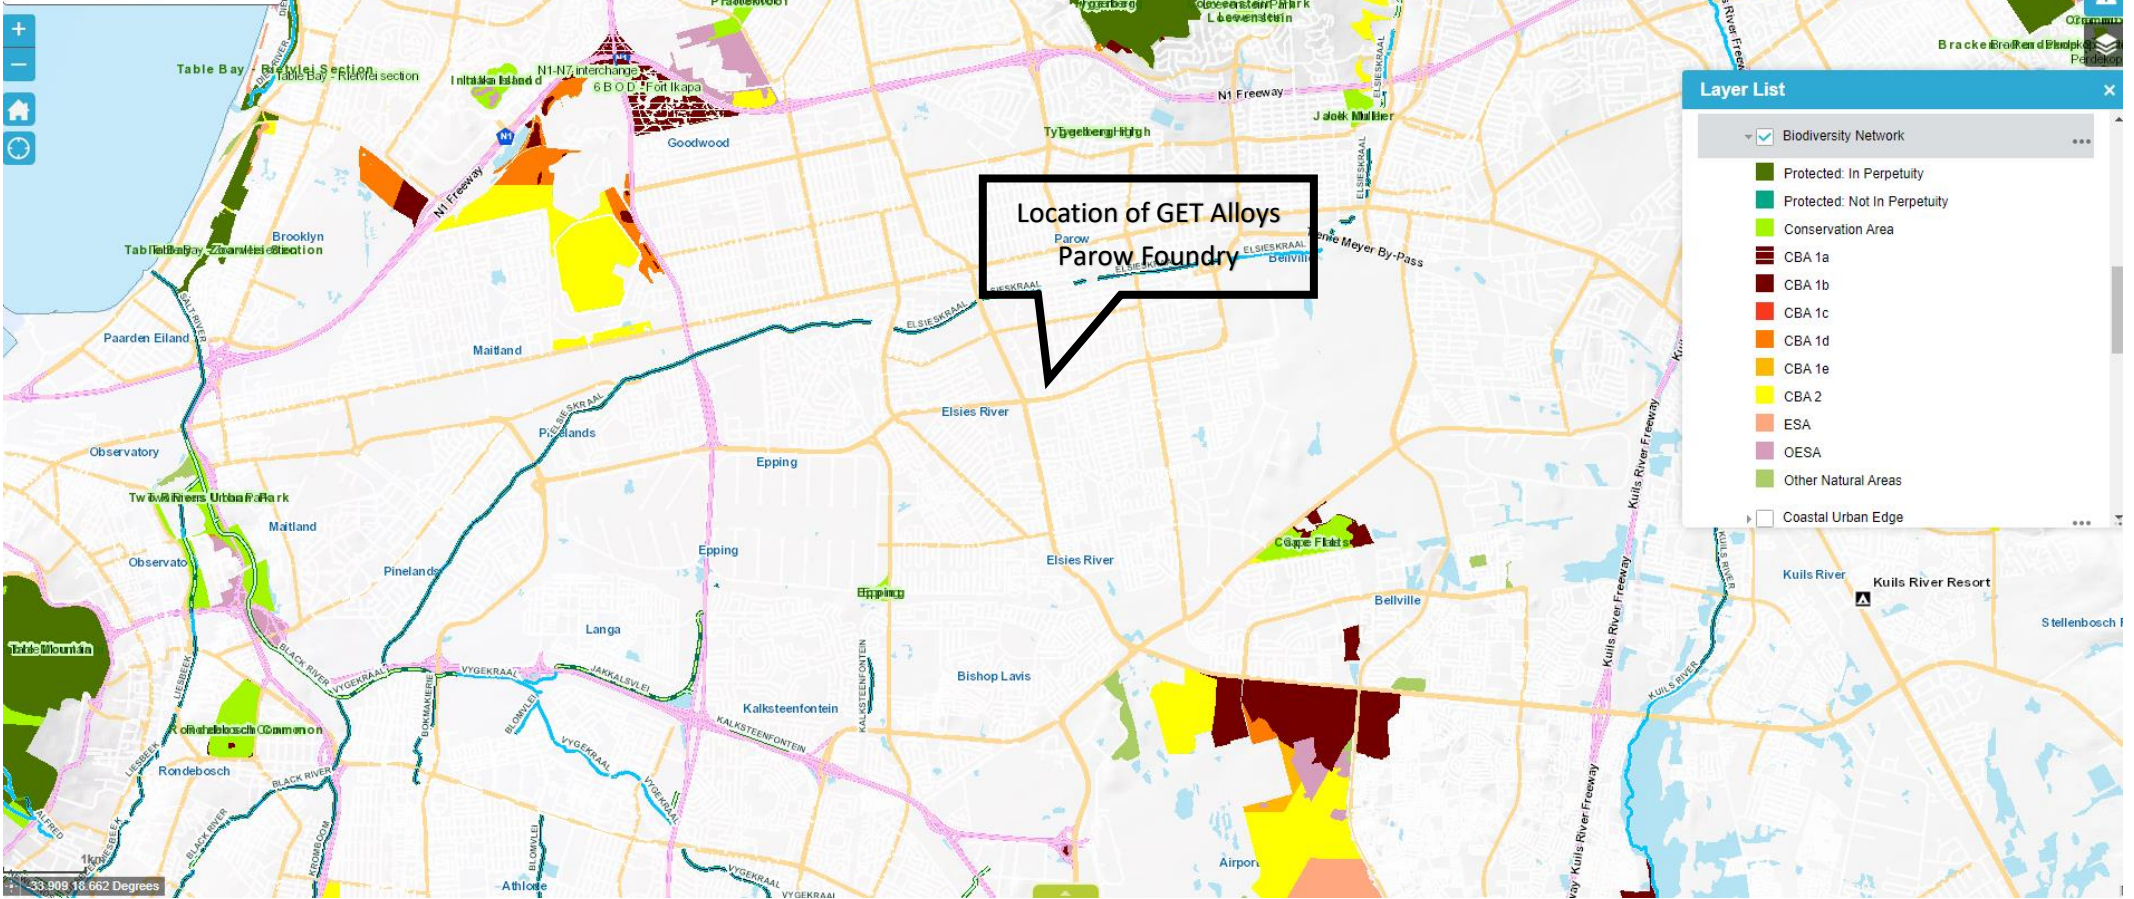

2 Gie Road or Athlone library

Layer List

- Biodiversity Network
 - Protected: In Perpetuity
 - Protected: Not In Perpetuity
 - Conservation Area
 - CBA 1a
 - CBA 1b
 - CBA 1c
 - CBA 1d
 - CBA 1e
 - CBA 2
 - ESA
 - OESA
 - Other Natural Areas
- Coastal Urban Edge

33.908 18.662 Degrees